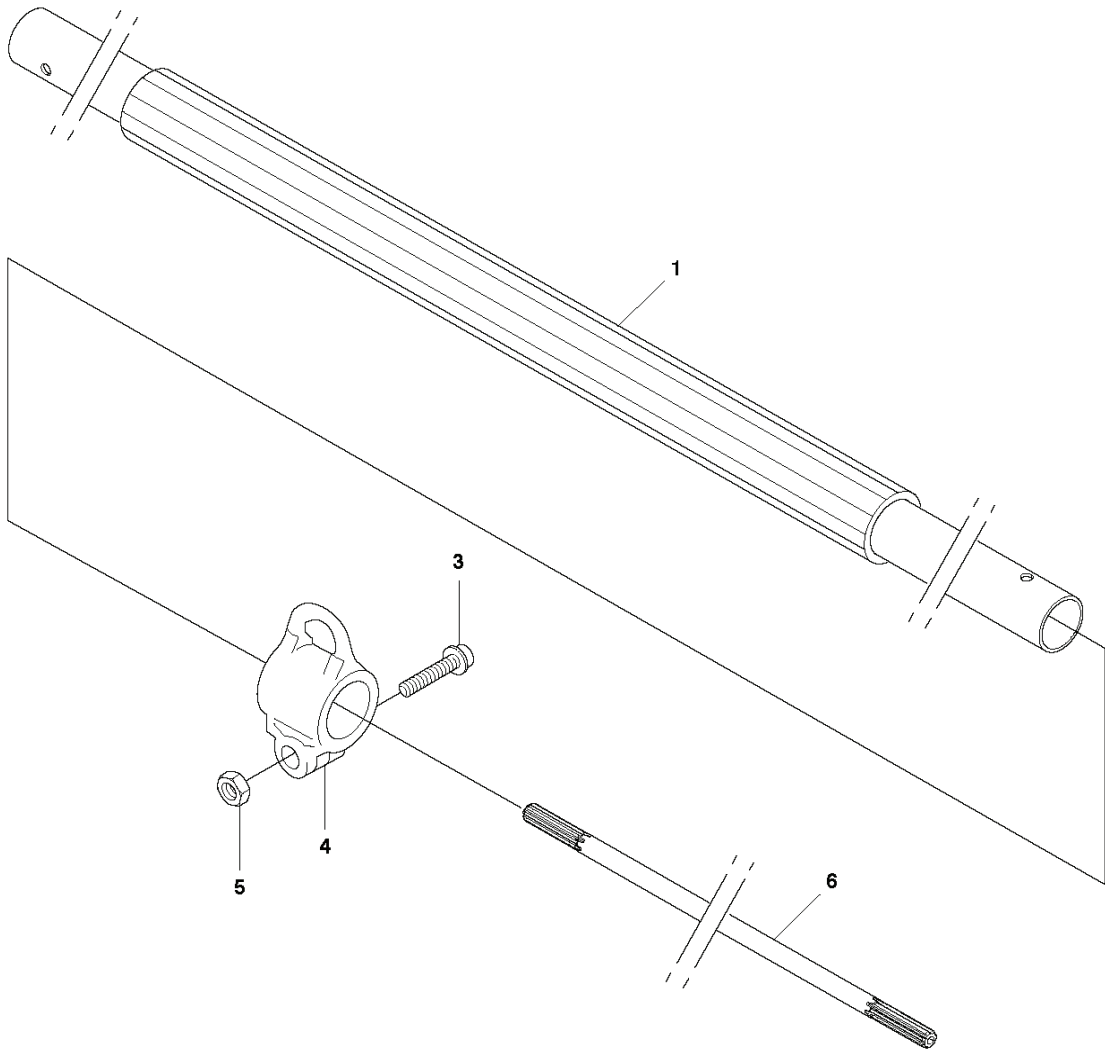

B2 525P4S
SHAFT

WARNING!
Operation of this equipment may create sparks that can start fires around dry vegetation. A spark arrestor may be required. The operator should contact local fire agencies for laws or regulations relating to fire prevention requirements.

10

POLE PRUNER/POLE SAWS

PXM_REF	PXM_PARTNO	DESCRIPTION	PXM_REMARK	QTY.
1	587956302	TUBO	Ø=24 mm L=1750 mm	1
3	525755101	TORNILLO ITXSCFM		1
4	503941001	GANCHO		1
5	731231401	TUERCA HEXAGONAL		1
6	581161702	EJE PROPULSOR	Ø=7 mm L=1790 mm	1
9	585944001	ADHESIVO		1
10	522928602	ETIQUETA		1