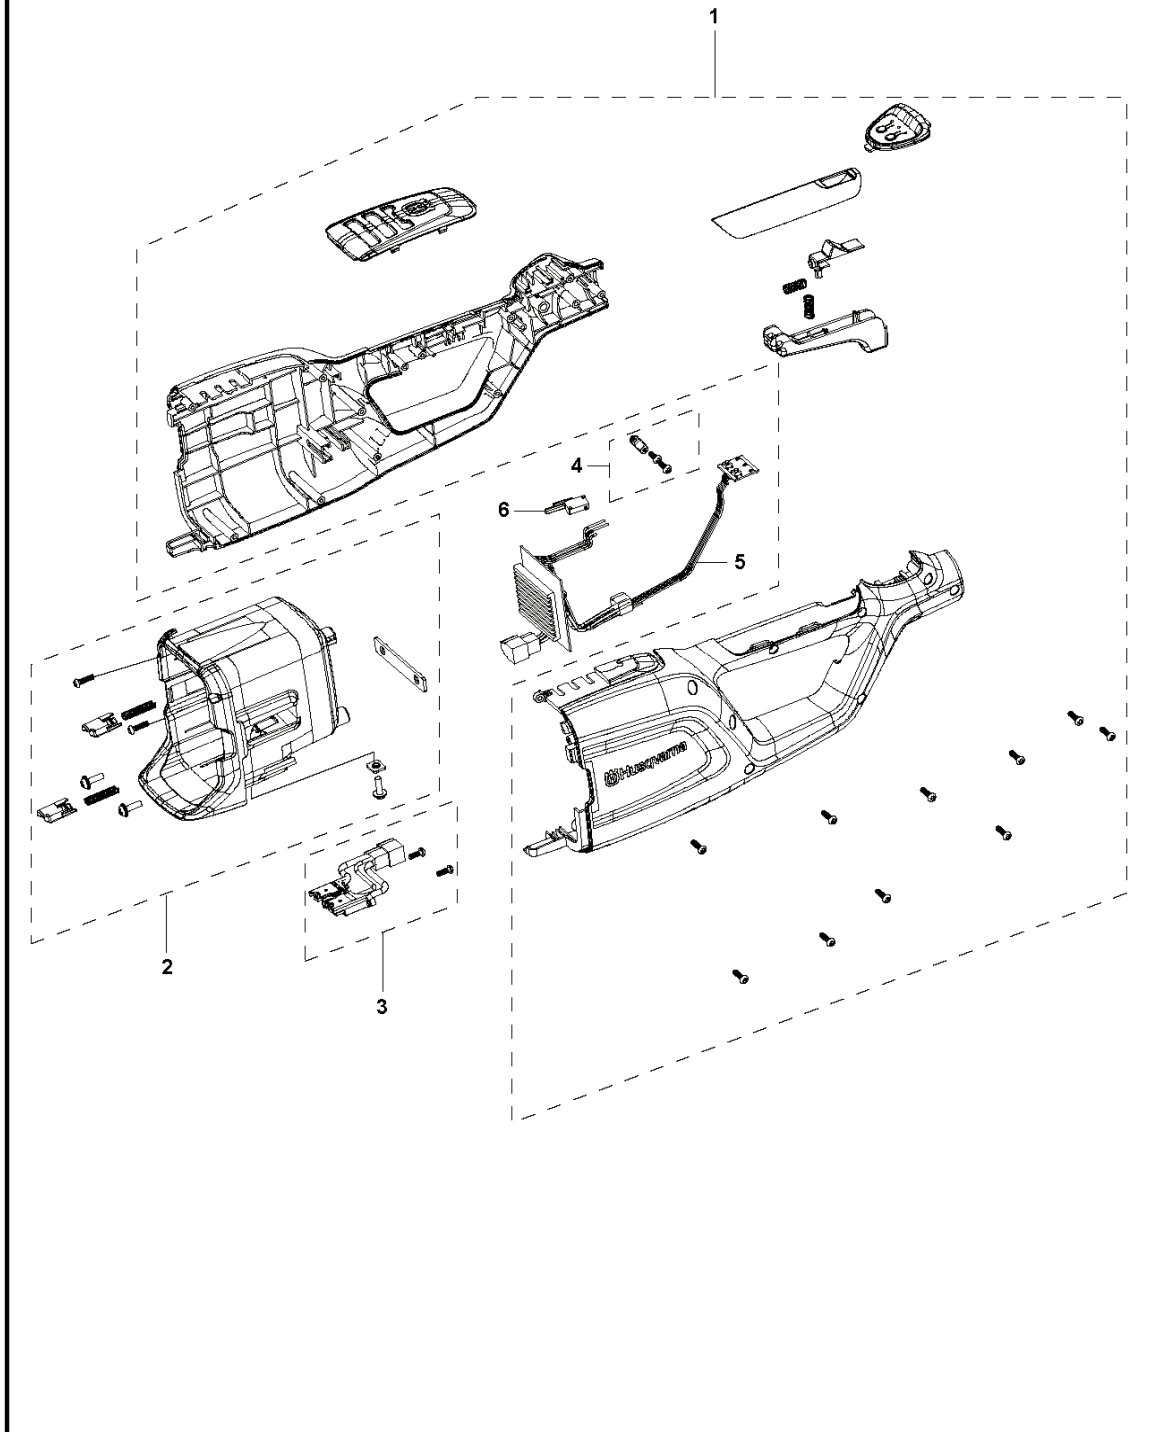

B 120iTK4
HOUSING

POLE PRUNER/POLE SAWS

PXM_REF	PXM_PARTNO	DESCRIPTION	PXM_REMARK	QTY.
1	531146704	CUBIERTA	HANDLE COVER FOR EU	1
1	531368501	CONJUNTO DE TAPA	HANDLE COVER FOR US	1
2	596258001	CAJA DE BATERIA		1
3	531146709	CABLE	CONNECTING WIRE	1
4	531146708	PLACA	WIRE PRESSING PLATE	1
5	531146701	PANEL	CONTROL PANEL	1
6	596262801	INTERRUPTOR		1