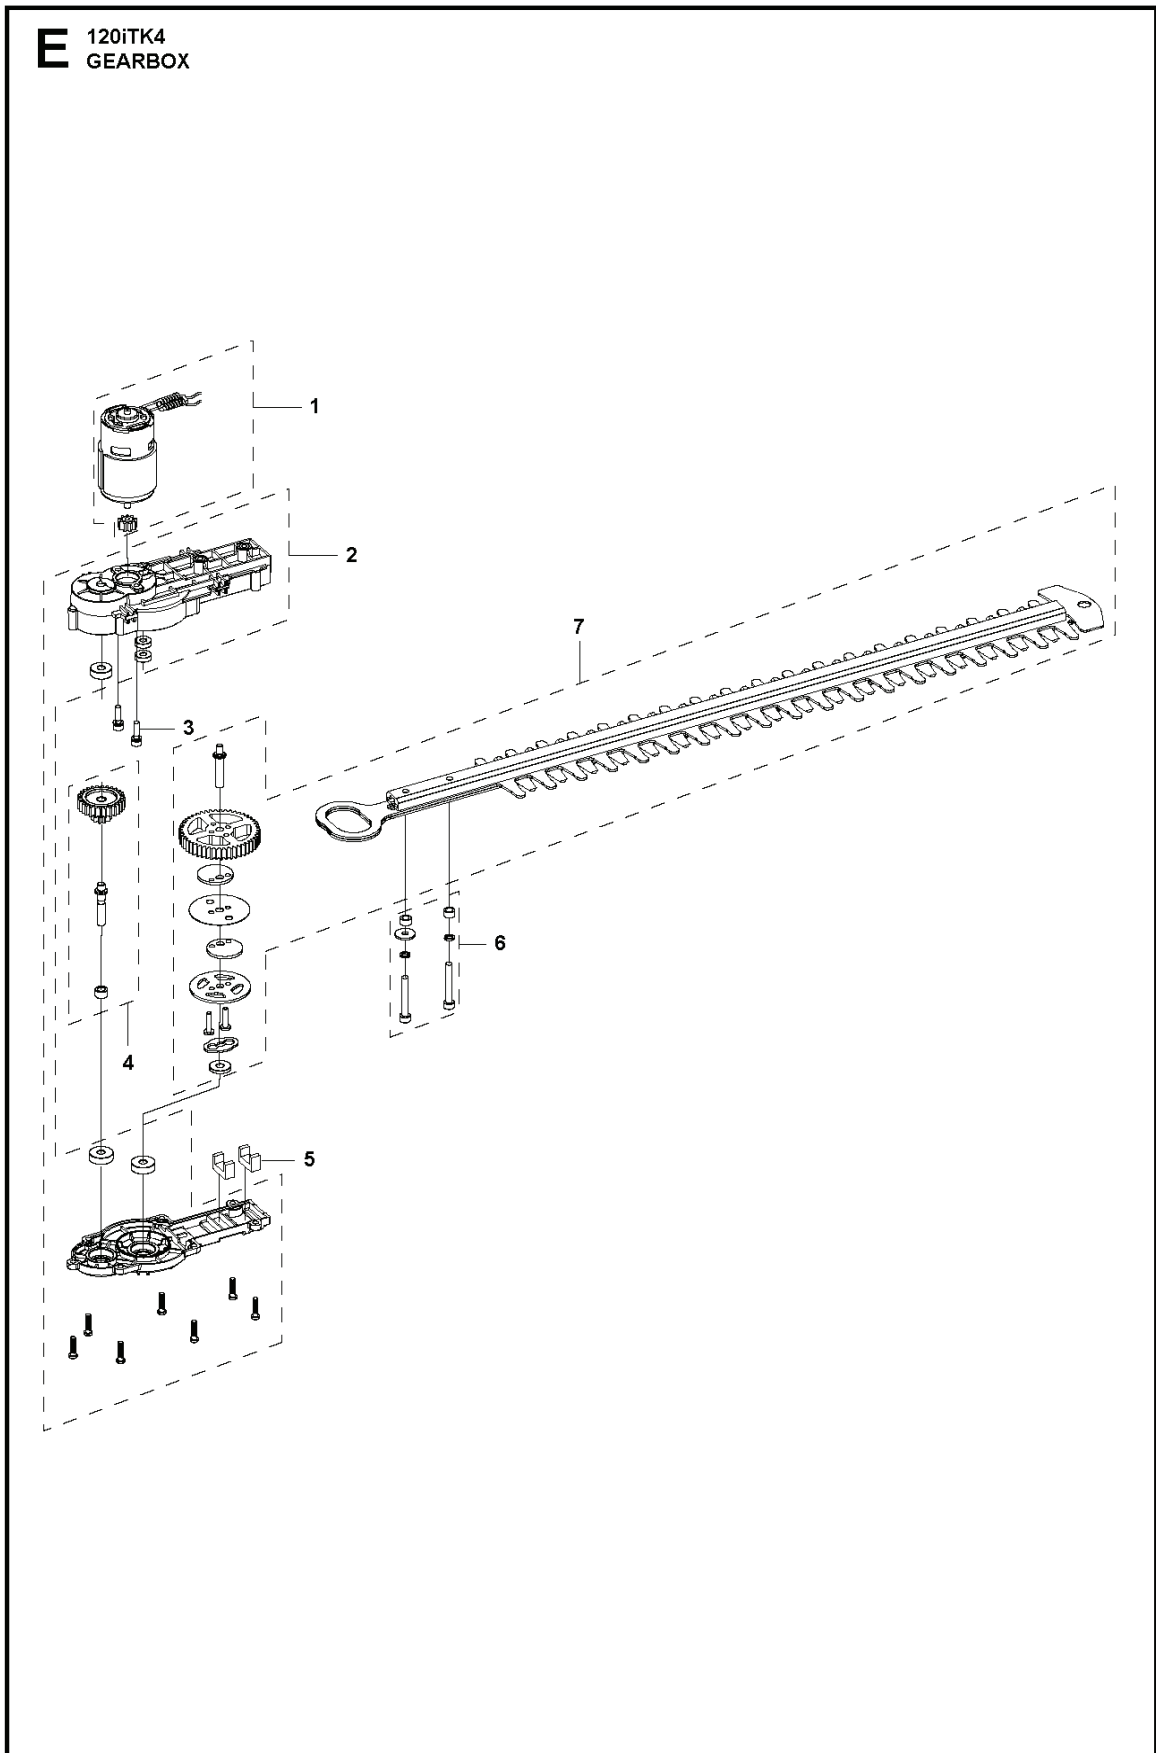

E 120iTK4
GEARBOX

POLE PRUNER/POLE SAWS

PXM_REF	PXM_PARTNO	DESCRIPTION	PXM_REMARK	QTY.
1	531146719	MOTOR		1
2	531146717	GEARBOX		1
3	531146729	TORNILLO		2
4	531146716	ENGRANAJE		1
5	531146720	FILTRO	WOOL FELT	1
6	531146715	INSTALLATION KIT		1
7	531146718	CUCHILLA	BLADE ASSY	1