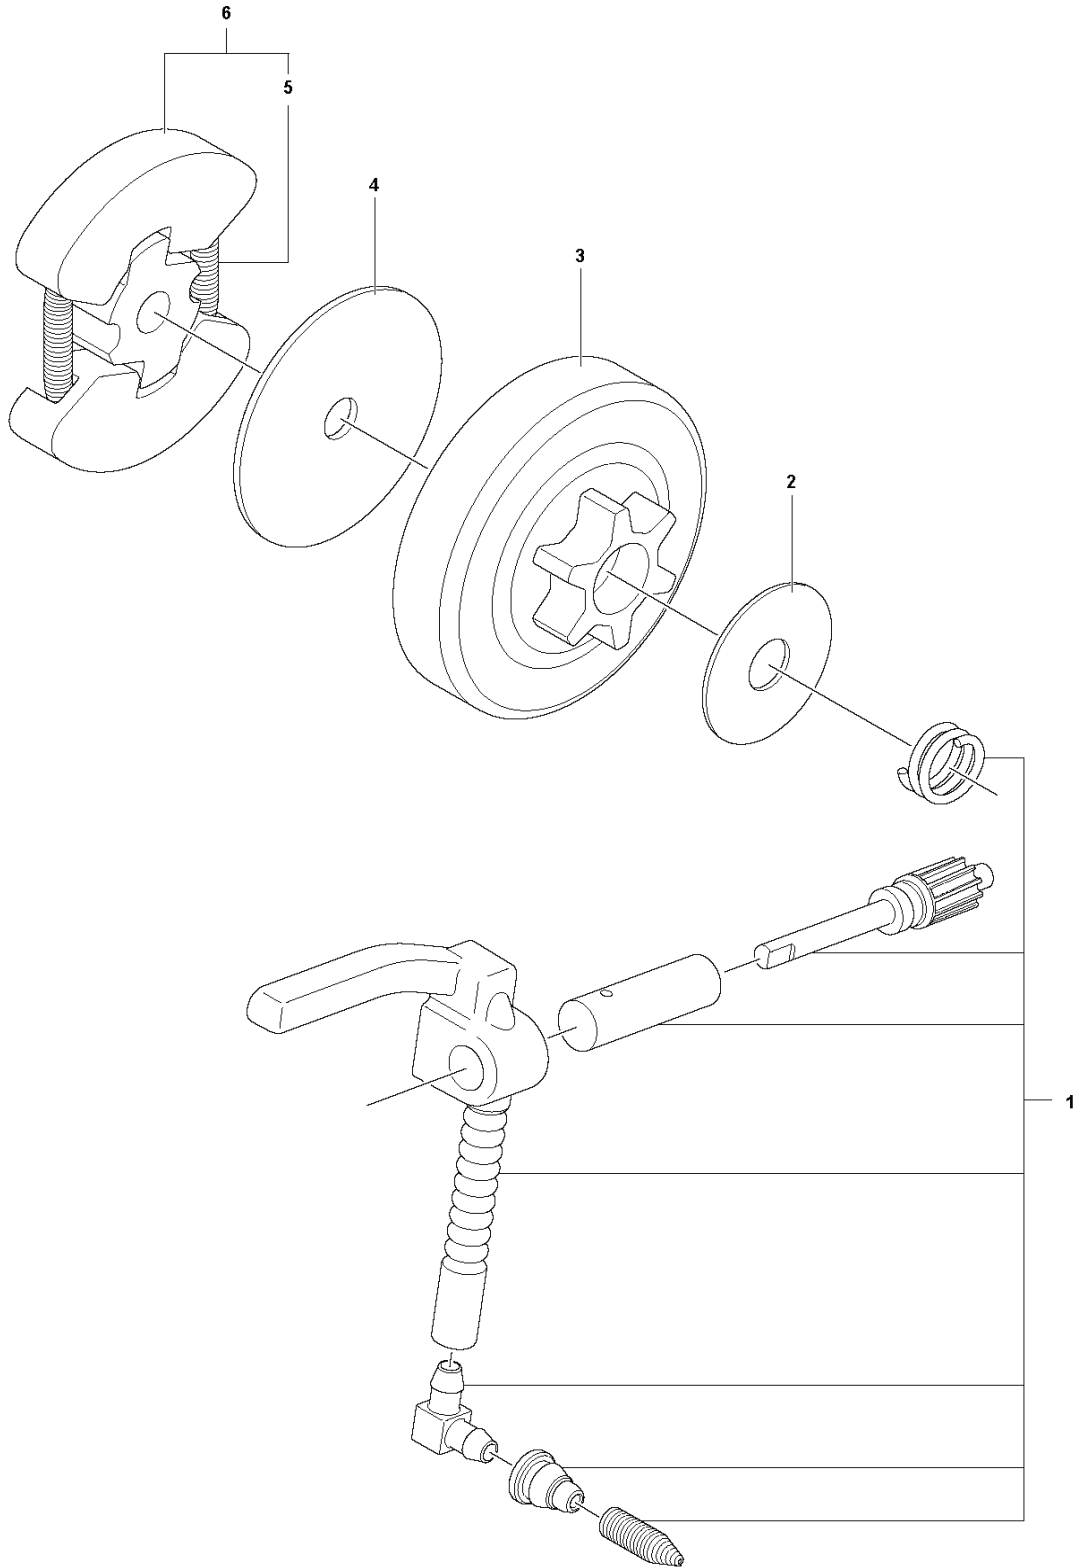

SPARE PARTS CATALOGUE
CHAIN SAWS: HUSQVARNA 130

Spare Parts List

SPARE PARTS LIST

CHAIN SAWS

HUSQVARNA 130

A CHAIN SAW 130
CARBURETOR & AIR FILTER

CHAIN SAWS

PXM_REF	PXM_PARTNO	DESCRIPTION	PXM_REMARK	QTY.
1	591463901	ADMISIÓN	Intake Boot	1
2	591464401	SERVICE KIT	Insulation Wall	1
3	591464501	SERVICE KIT	Filter Holder	1
4	599823701	CARBURETTOR KIT	NA, EU, CN, AU, NZ - up to s/n 20205099999	1
4	599823702	CARBURETTOR KIT	RU, BR - up to s/n 20205099999	1
4	599823703	CARBURETTOR KIT	NA, EU, CN, AU, NZ From s/n 20205100001 -	1
4	599823704	CARBURETTOR KIT	RU, BR From s/n 20205100001 -	1
5	589289201	BRIDA		1
7	588229301	FILTRO DE AIRE	Mesh Filter	1
8	588229302	FILTRO DE AIRE	Non-Woven Filter	1
9	503217010	TORNILLO CCRPANT		2
10	530016101	TUERCA		2
11	503936601	PURGE		1
12	599604201	SERVICE KIT	For Ruixing Carburetors	1

B 130
CHAIN BRAKE & CLUTCH COVER

CHAIN SAWS

PXM_REF	PXM_PARTNO	DESCRIPTION	PXM_REMARK	QTY.	
1	591464701	SERVICE KIT	Clutch Cover	1	
2	591464601	SERVICE KIT	Bar Adjuster	1	1
3	582647601	PLACA DE GUÍA		1	1,2
4	590439601	MANGUITO GUÍA		1	
5	544306001	CONJUNTO FUELLE DE FRENO		1	1
6	530015917	TUERCA		2	

C 130
CLUTCH & OIL PUMP

CHAIN SAWS

PXM_REF	PXM_PARTNO	DESCRIPTION	PXM_REMARK	QTY.
1	591466801	SERVICE KIT	OIL PUMP	1
2	579621501	ARANDELA		1
3	582598401	TAMBOR DE EMBRAGUE COMPLETO		1
4	530015611	ARANDELA		1
5	599588501	MUELLE		1 6
6	599588601	EMBRAGUE		1