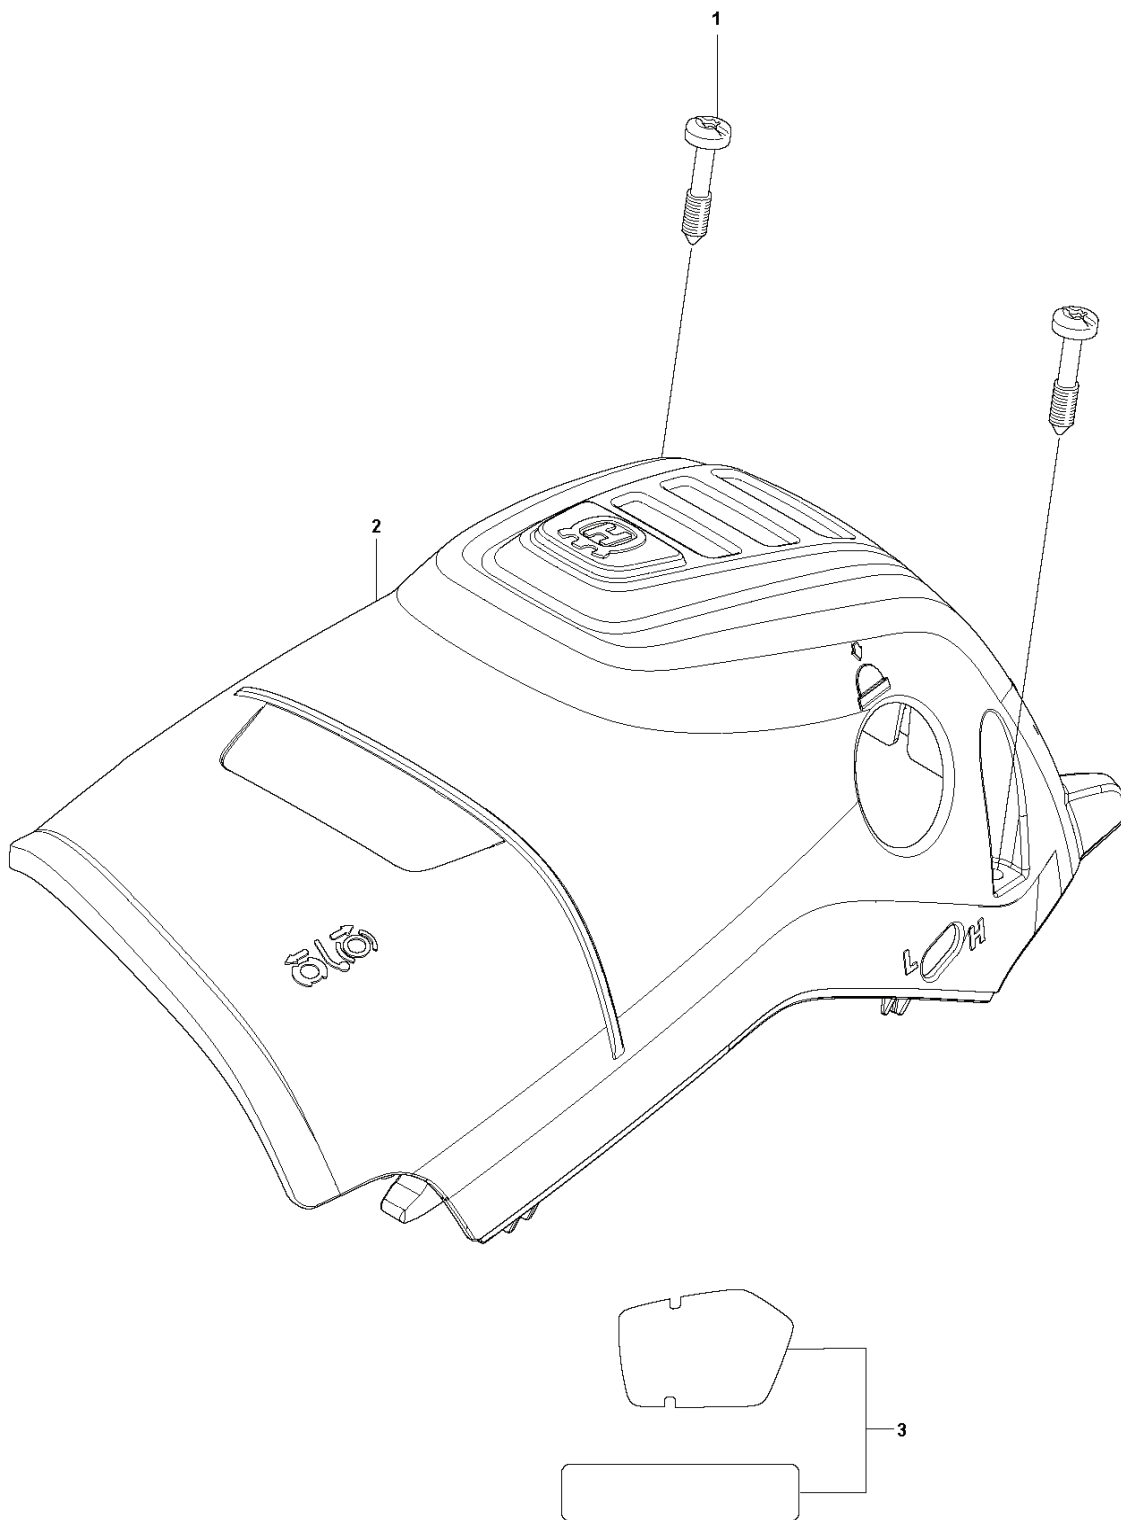

F 130
CYLINDER COVER

CHAIN SAWS

PXM_REF	PXM_PARTNO	DESCRIPTION	PXM_REMARK	QTY.
1	503203476	TORNILLO		3
2	596394801	CUBIERTA	CYLINDER	1
3	591465501	SERVICE KIT	DECAL KIT	1