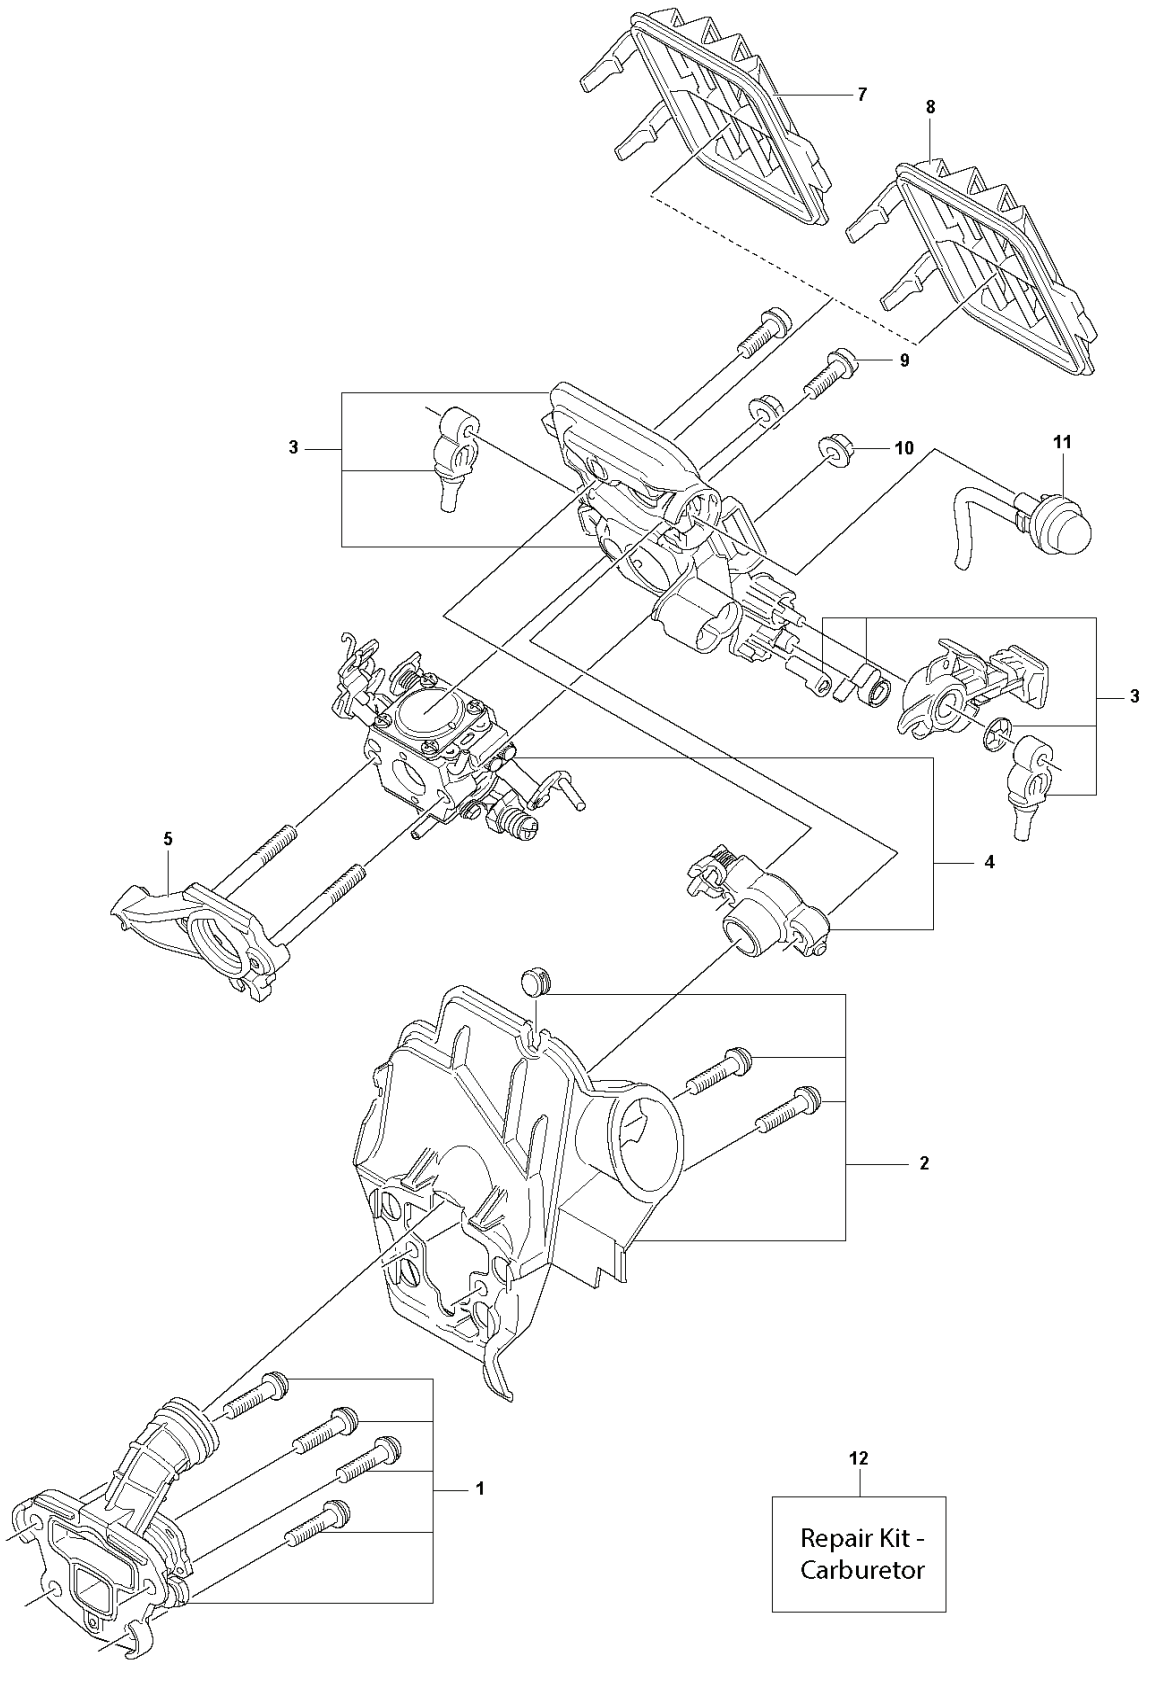

SPARE PARTS CATALOGUE
CHAIN SAWS: HUSQVARNA 130

Spare Parts List

SPARE PARTS LIST

CHAIN SAWS

HUSQVARNA 130

A CHAIN SAW 130
CARBURETOR & AIR FILTER

CHAIN SAWS

PXM_REF	PXM_PARTNO	DESCRIPTION	PXM_REMARK	QTY.
1	591463901	ADMISIÓN	Intake Boot	1
2	591464401	SERVICE KIT	Insulation Wall	1
3	591464501	SERVICE KIT	Filter Holder	1
4	599823701	CARBURETTOR KIT	NA, EU, CN, AU, NZ - up to s/n 20205099999	1
4	599823702	CARBURETTOR KIT	RU, BR - up to s/n 20205099999	1
4	599823703	CARBURETTOR KIT	NA, EU, CN, AU, NZ From s/n 20205100001 -	1
4	599823704	CARBURETTOR KIT	RU, BR From s/n 20205100001 -	1
5	589289201	BRIDA		1
7	588229301	FILTRO DE AIRE	Mesh Filter	1
8	588229302	FILTRO DE AIRE	Non-Woven Filter	1
9	503217010	TORNILLO CCRPANT		2
10	530016101	TUERCA		2
11	503936601	PURGE		1
12	599604201	SERVICE KIT	For Ruixing Carburetors	1

B 130
CHAIN BRAKE & CLUTCH COVER

CHAIN SAWS

PXM_REF	PXM_PARTNO	DESCRIPTION	PXM_REMARK	QTY.	
1	591464701	SERVICE KIT	Clutch Cover	1	
2	591464601	SERVICE KIT	Bar Adjuster	1	1
3	582647601	PLACA DE GUÍA		1	1,2
4	590439601	MANGUITO GUÍA		1	
5	544306001	CONJUNTO FUELLE DE FRENO		1	1
6	530015917	TUERCA		2	

C 130
CLUTCH & OIL PUMP

CHAIN SAWS

PXM_REF	PXM_PARTNO	DESCRIPTION	PXM_REMARK	QTY.
1	591466801	SERVICE KIT	OIL PUMP	1
2	579621501	ARANDELA		1
3	582598401	TAMBOR DE EMBRAGUE COMPLETO		1
4	530015611	ARANDELA		1
5	599588501	MUELLE		1 6
6	599588601	EMBRAGUE		1

D 130
CRANKCASE

CHAIN SAWS

PXM_REF	PXM_PARTNO	DESCRIPTION	PXM_REMARK	QTY.
1	591464801	SERVICE KIT	Hand Guard	1
2	545127301	JEFE	SCREW	2
3	544111203	TAPÓN DE DEPÓSITO COMPLETO		1 10
4	589241101	JUNTA		1 3,10
5	591464901	SERVICE KIT	Bar Plate	1
6	591465001	SERVICE KIT	Bar Bolt	1
7	530016432	TORNILLO		1
8	530029850	CAPTOR DE CADENA		1
9	530014381	FELLING DOG	Spike Assembly Kit	1
10	591465301	SERVICE KIT	Chassis	1
11	540057301	APOYO		1
12	501667401	TUBO		1