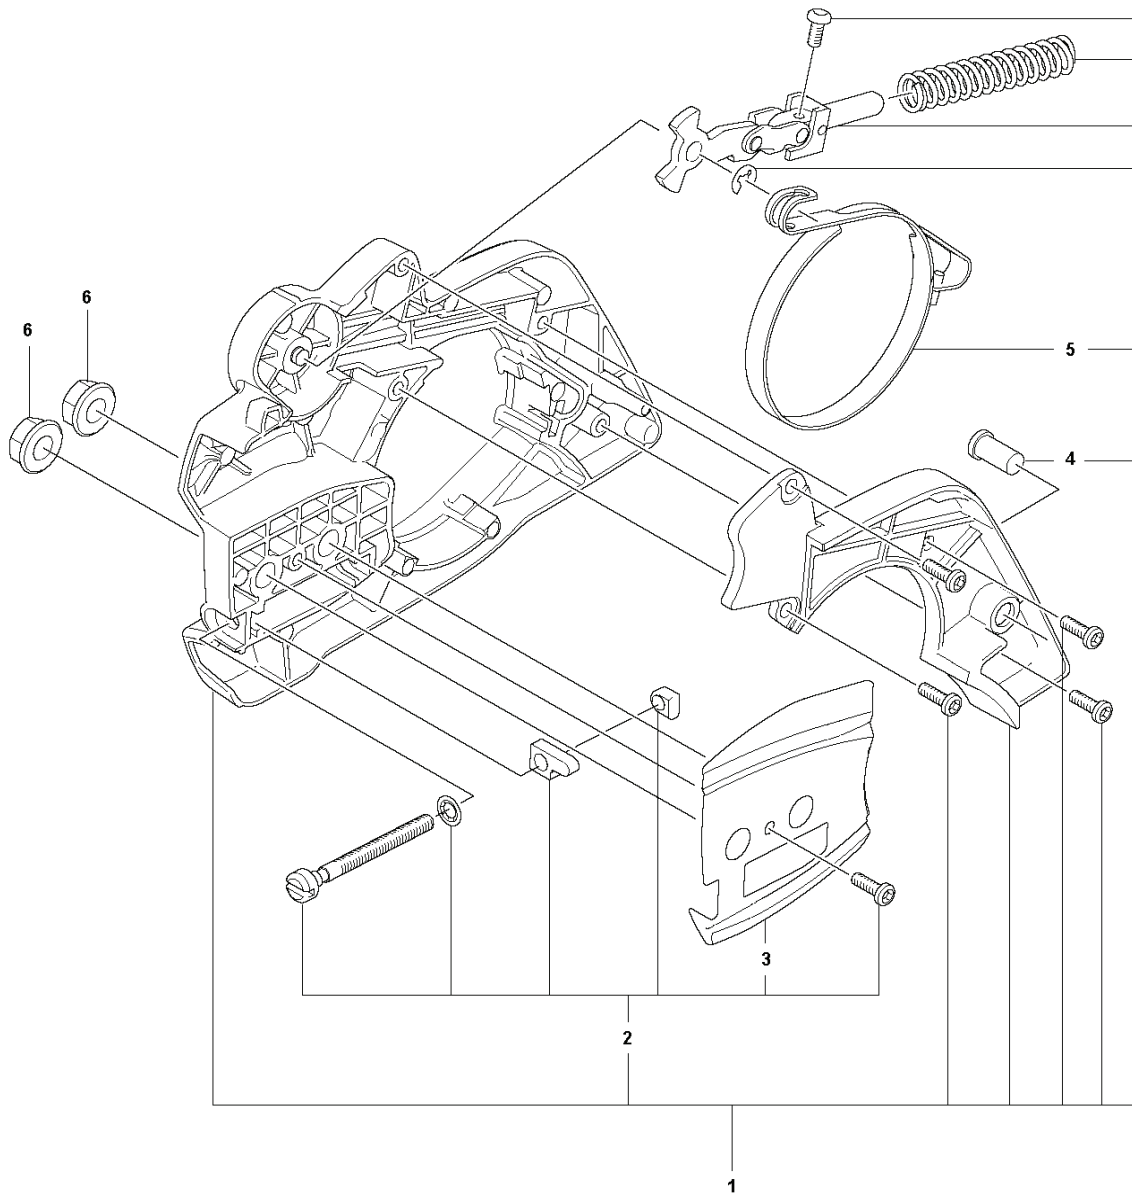

SPARE PARTS CATALOGUE
CHAIN SAWS: HUSQVARNA 130

Spare Parts List

SPARE PARTS LIST

CHAIN SAWS

HUSQVARNA 130

A CHAIN SAW 130
CARBURETOR & AIR FILTER

CHAIN SAWS

PXM_REF	PXM_PARTNO	DESCRIPTION	PXM_REMARK	QTY.
1	591463901	ADMISIÓN	Intake Boot	1
2	591464401	SERVICE KIT	Insulation Wall	1
3	591464501	SERVICE KIT	Filter Holder	1
4	599823701	CARBURETTOR KIT	NA, EU, CN, AU, NZ - up to s/n 20205099999	1
4	599823702	CARBURETTOR KIT	RU, BR - up to s/n 20205099999	1
4	599823703	CARBURETTOR KIT	NA, EU, CN, AU, NZ From s/n 20205100001 -	1
4	599823704	CARBURETTOR KIT	RU, BR From s/n 20205100001 -	1
5	589289201	BRIDA		1
7	588229301	FILTRO DE AIRE	Mesh Filter	1
8	588229302	FILTRO DE AIRE	Non-Woven Filter	1
9	503217010	TORNILLO CCRPANT		2
10	530016101	TUERCA		2
11	503936601	PURGE		1
12	599604201	SERVICE KIT	For Ruixing Carburetors	1

B 130
CHAIN BRAKE & CLUTCH COVER

CHAIN SAWS

PXM_REF	PXM_PARTNO	DESCRIPTION	PXM_REMARK	QTY.	
1	591464701	SERVICE KIT	Clutch Cover	1	
2	591464601	SERVICE KIT	Bar Adjuster	1	1
3	582647601	PLACA DE GUÍA		1	1,2
4	590439601	MANGUITO GUÍA		1	
5	544306001	CONJUNTO FUELLE DE FRENO		1	1
6	530015917	TUERCA		2	

C 130
CLUTCH & OIL PUMP

CHAIN SAWS

PXM_REF	PXM_PARTNO	DESCRIPTION	PXM_REMARK	QTY.
1	591466801	SERVICE KIT	OIL PUMP	1
2	579621501	ARANDELA		1
3	582598401	TAMBOR DE EMBRAGUE COMPLETO		1
4	530015611	ARANDELA		1
5	599588501	MUELLE		1 6
6	599588601	EMBRAGUE		1