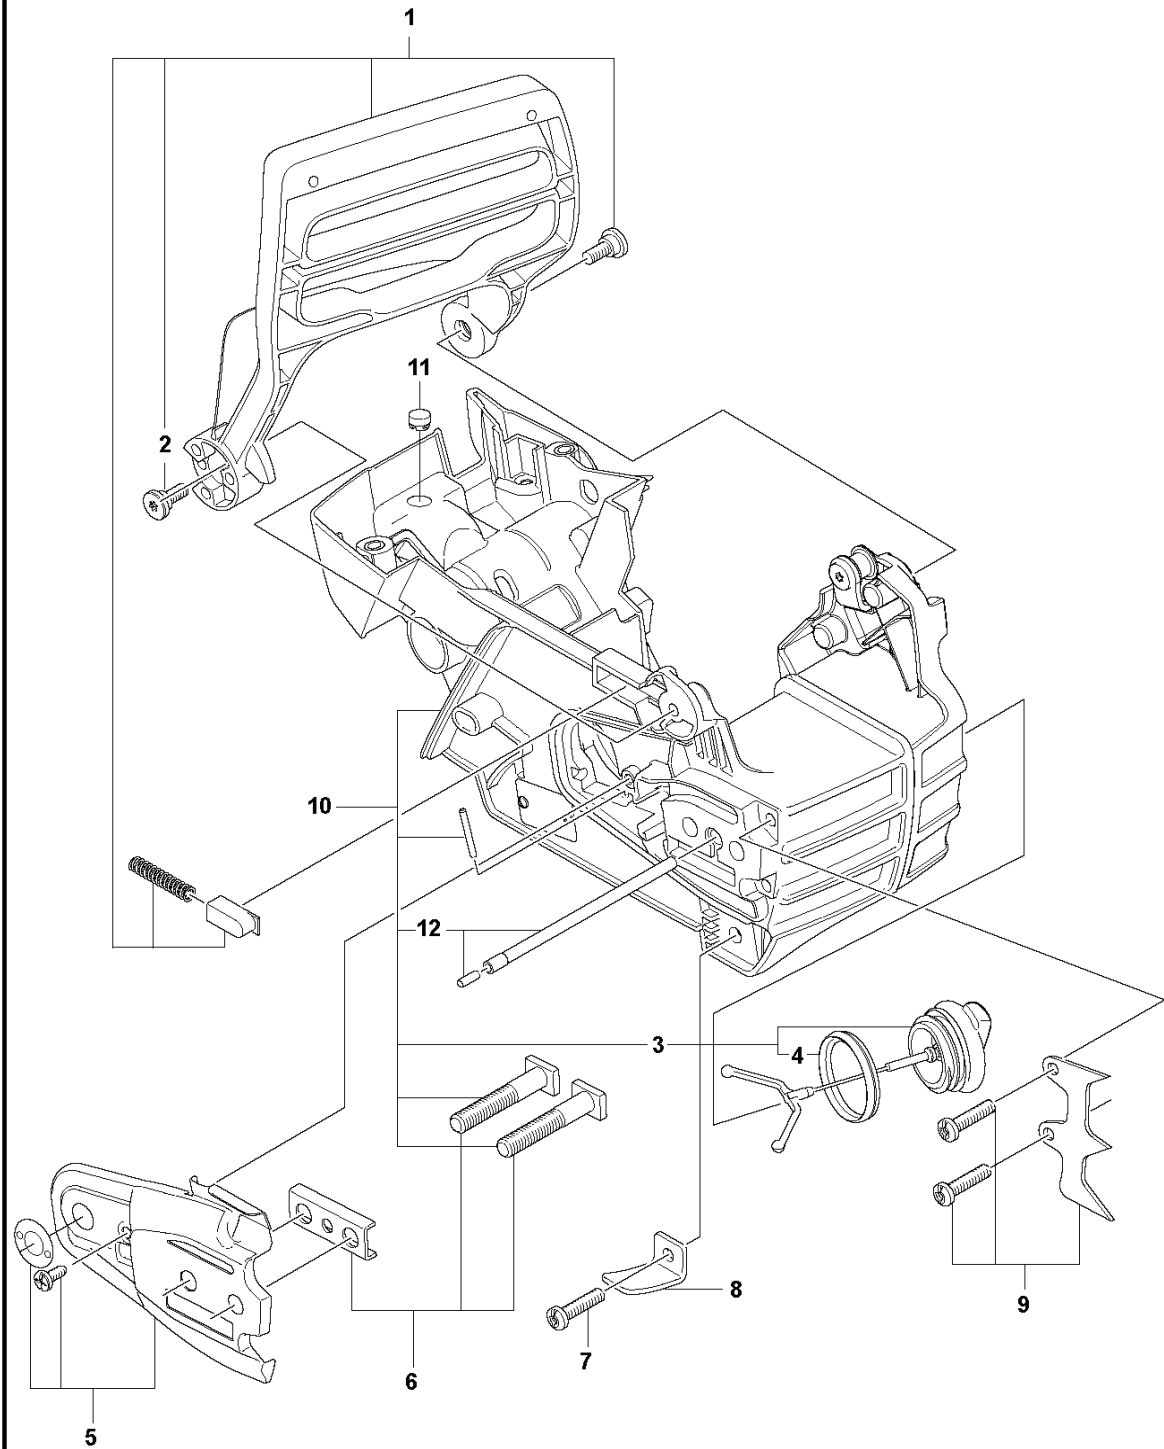

SPARE PARTS CATALOGUE
CHAIN SAWS: HUSQVARNA 130

Spare Parts List

SPARE PARTS LIST

CHAIN SAWS

HUSQVARNA 130

A CHAIN SAW 130
CARBURETOR & AIR FILTER

CHAIN SAWS

PXM_REF	PXM_PARTNO	DESCRIPTION	PXM_REMARK	QTY.
1	591463901	ADMISIÓN	Intake Boot	1
2	591464401	SERVICE KIT	Insulation Wall	1
3	591464501	SERVICE KIT	Filter Holder	1
4	599823701	CARBURETTOR KIT	NA, EU, CN, AU, NZ - up to s/n 20205099999	1
4	599823702	CARBURETTOR KIT	RU, BR - up to s/n 20205099999	1
4	599823703	CARBURETTOR KIT	NA, EU, CN, AU, NZ From s/n 20205100001 -	1
4	599823704	CARBURETTOR KIT	RU, BR From s/n 20205100001 -	1
5	589289201	BRIDA		1
7	588229301	FILTRO DE AIRE	Mesh Filter	1
8	588229302	FILTRO DE AIRE	Non-Woven Filter	1
9	503217010	TORNILLO CCRPANT		2
10	530016101	TUERCA		2
11	503936601	PURGE		1
12	599604201	SERVICE KIT	For Ruixing Carburetors	1

B 130
CHAIN BRAKE & CLUTCH COVER

CHAIN SAWS

PXM_REF	PXM_PARTNO	DESCRIPTION	PXM_REMARK	QTY.	
1	591464701	SERVICE KIT	Clutch Cover	1	
2	591464601	SERVICE KIT	Bar Adjuster	1	1
3	582647601	PLACA DE GUÍA		1	1,2
4	590439601	MANGUITO GUÍA		1	
5	544306001	CONJUNTO FUELLE DE FRENO		1	1
6	530015917	TUERCA		2	

C 130
CLUTCH & OIL PUMP

CHAIN SAWS

PXM_REF	PXM_PARTNO	DESCRIPTION	PXM_REMARK	QTY.
1	591466801	SERVICE KIT	OIL PUMP	1
2	579621501	ARANDELA		1
3	582598401	TAMBOR DE EMBRAGUE COMPLETO		1
4	530015611	ARANDELA		1
5	599588501	MUELLE		1 6
6	599588601	EMBRAGUE		1

D 130
CRANKCASE

CHAIN SAWS

PXM_REF	PXM_PARTNO	DESCRIPTION	PXM_REMARK	QTY.
1	591464801	SERVICE KIT	Hand Guard	1
2	545127301	JEFE	SCREW	2
3	544111203	TAPÓN DE DEPÓSITO COMPLETO		1 10
4	589241101	JUNTA		1 3,10
5	591464901	SERVICE KIT	Bar Plate	1
6	591465001	SERVICE KIT	Bar Bolt	1
7	530016432	TORNILLO		1
8	530029850	CAPTOR DE CADENA		1
9	530014381	FELLING DOG	Spike Assembly Kit	1
10	591465301	SERVICE KIT	Chassis	1
11	540057301	APOYO		1
12	501667401	TUBO		1