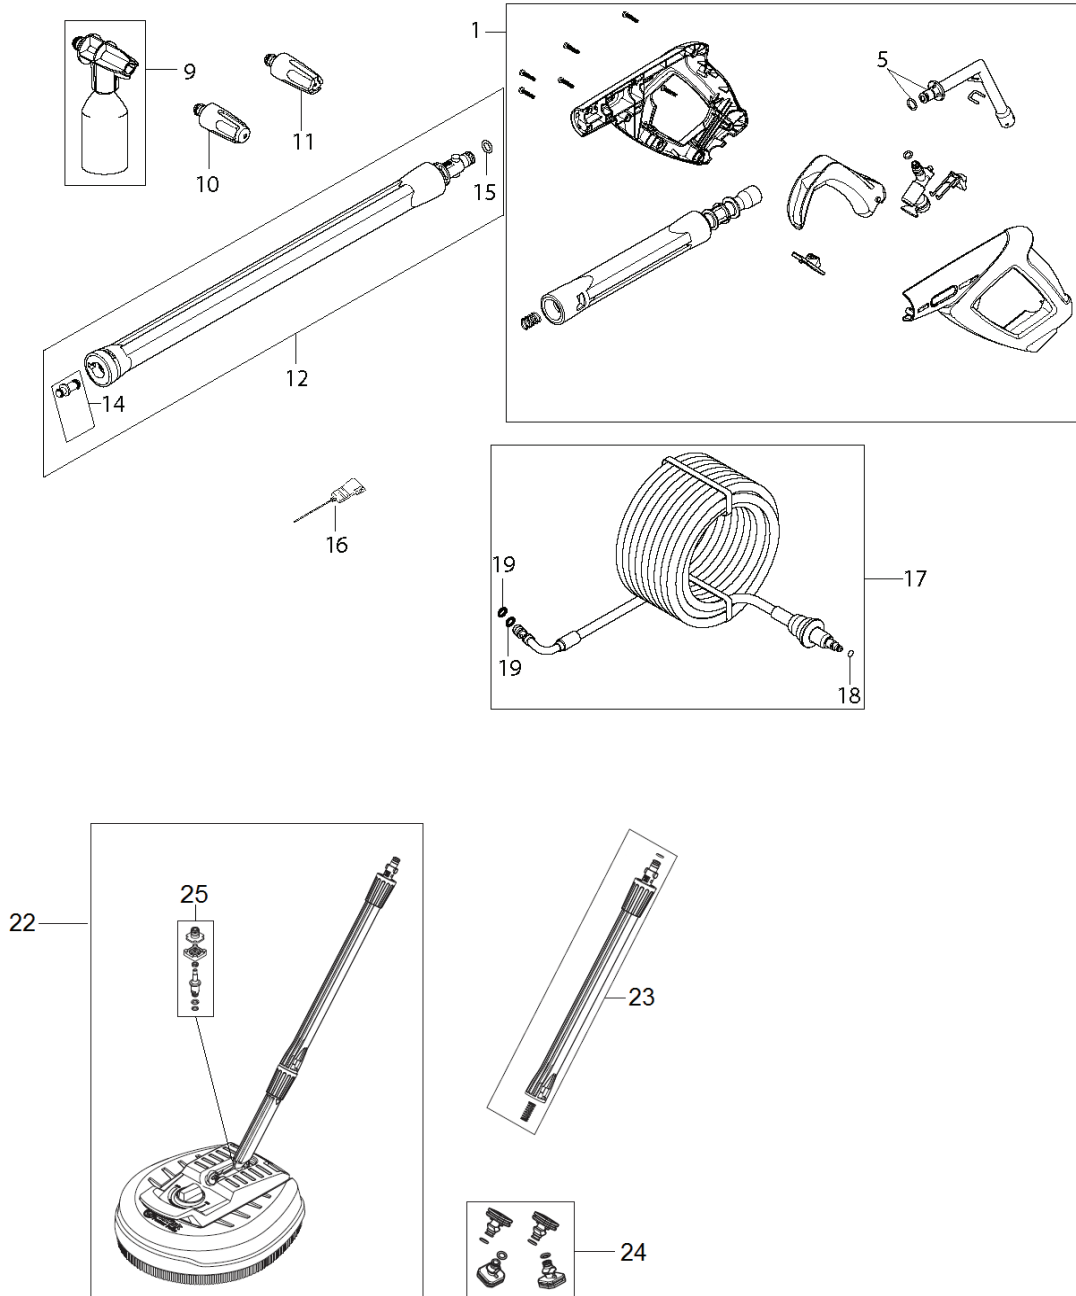

ACCESSORIES
PW 360

2017.04.21
2017.08.03

PRESSURE WASHERS

PXM_REF	PXM_PARTNO	DESCRIPTION	PXM_REMARK	QTY.
1	592617636	PISTOLA	G5 GUN DARK GREY	1
5	592617687	TUBO	PRESSURE TUBE W. O-RING	1
9	592617606	BOQUILLA	C&C FOAMSPRAYER WITH BOTTLE	1
10	592617607	BOQUILLA	C&C POWER SPEED	1
11	592617685	BOQUILLA	PR TORNADO RED2 LINES CLICK (EU, GB)	1
11	592617684	BOQUILLA	PR TORNADO DARK BLUE (AU)	1
12	592617634	TUBO	G4 NOZZLE TUBE 55MM DARK GREY	1
14	592617657	BOQUILLA	LOW PRESSURE NOZZLE W.O-RINGS	1
15	592617673	ANILLO TORICA	O-RING 9.0X2.6 SH90 NBR	1
17	592617643	MANGUERA	HOSE STEEL ARMED 10M FOR MODEL	1
18	740420300	ANILLO TORICA	O-RING 5.1X1.6 VITON SH 90	1
19	592617669	ANILLO TORICA	O-RING 10X2 ULTRATHIN	2
16	596024901	CLEANER		1
22	590657901	PATIO CLEANER	SC 300	1
22	590657801	PATIO CLEANER	SC 400	1
23	596454001	LANZA	Only SC 400	1
24	597543701	BOQUILLA	SC 300	1
24	596454101	BOQUILLA	SC 400	1
25	596678401	SERVICE KIT	Only SC 400. AXLE BEARING KIT.	1