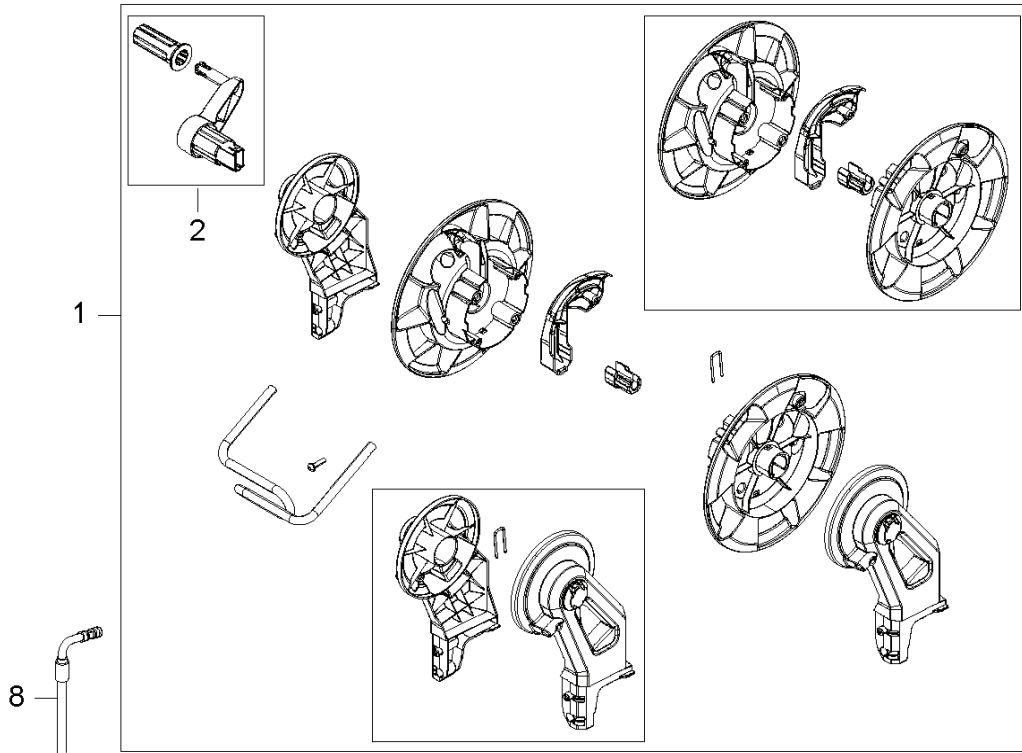

PXM_REF	PXM_PARTNO	DESCRIPTION	PXM_REMARK	QTY.
1	592617636	PISTOLA	G5 GUN DARK GREY	1
5	592617687	TUBO	PRESSURE TUBE W. O-RING	1
9	592617606	BOQUILLA	C&C FOAMSPRAYER WITH BOTTLE	1
10	592617607	BOQUILLA	C&C POWER SPEED	1
11	592617685	BOQUILLA	PR TORNADO RED2 LINES CLICK (EU, GB)	1
11	592617684	BOQUILLA	PR TORNADO DARK BLUE (AU)	1
12	592617634	TUBO	G4 NOZZLE TUBE 55MM DARK GREY	1
14	592617657	BOQUILLA	LOW PRESSURE NOZZLE W.O-RINGS	1
15	592617673	ANILLO TORICA	O-RING 9.0X2.6 SH90 NBR	1
17	592617643	MANGUERA	HOSE STEEL ARMED 10M FOR MODEL	1
18	740420300	ANILLO TORICA	O-RING 5.1X1.6 VITON SH 90	1
19	592617669	ANILLO TORICA	O-RING 10X2 ULTRATHIN	2
16	596024901	CLEANER		1
22	590657901	PATIO CLEANER	SC 300	1
22	590657801	PATIO CLEANER	SC 400	1
23	596454001	LANZA	Only SC 400	1
24	597543701	BOQUILLA	SC 300	1
24	596454101	BOQUILLA	SC 400	1
25	596678401	SERVICE KIT	Only SC 400. AXLE BEARING KIT.	1

HOSE REEL
PW 360

2017.05.31
2017.06.13

PRESSURE WASHERS

PXM_REF	PXM_PARTNO	DESCRIPTION	PXM_REMARK	QTY.
1	592617638	ENROLLADOR DE MANGUERA	HOSE REEL COMPLETE DARK GREY	1
2	593095601	EMPUÑADURA	HANDLE COMPLETE OF HOSE REEL	1
8	592617643	MANGUERA	HOSE STEEL ARMED 10M FOR MODEL	1