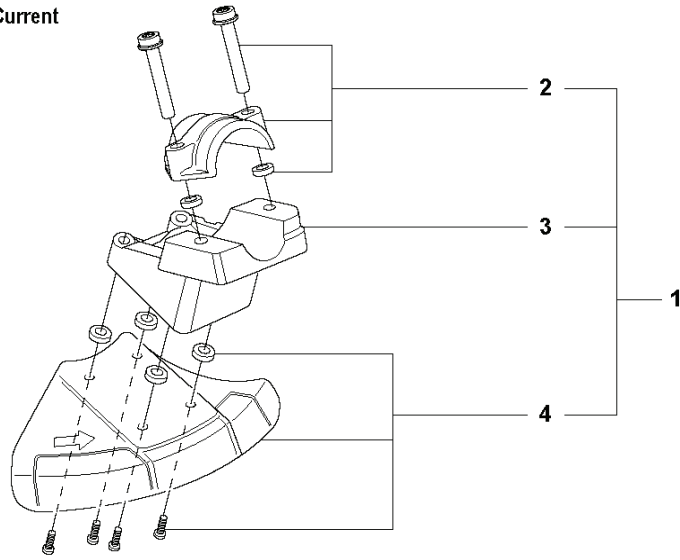

R2 543RS 2019220001-Current
ACCESSORIES