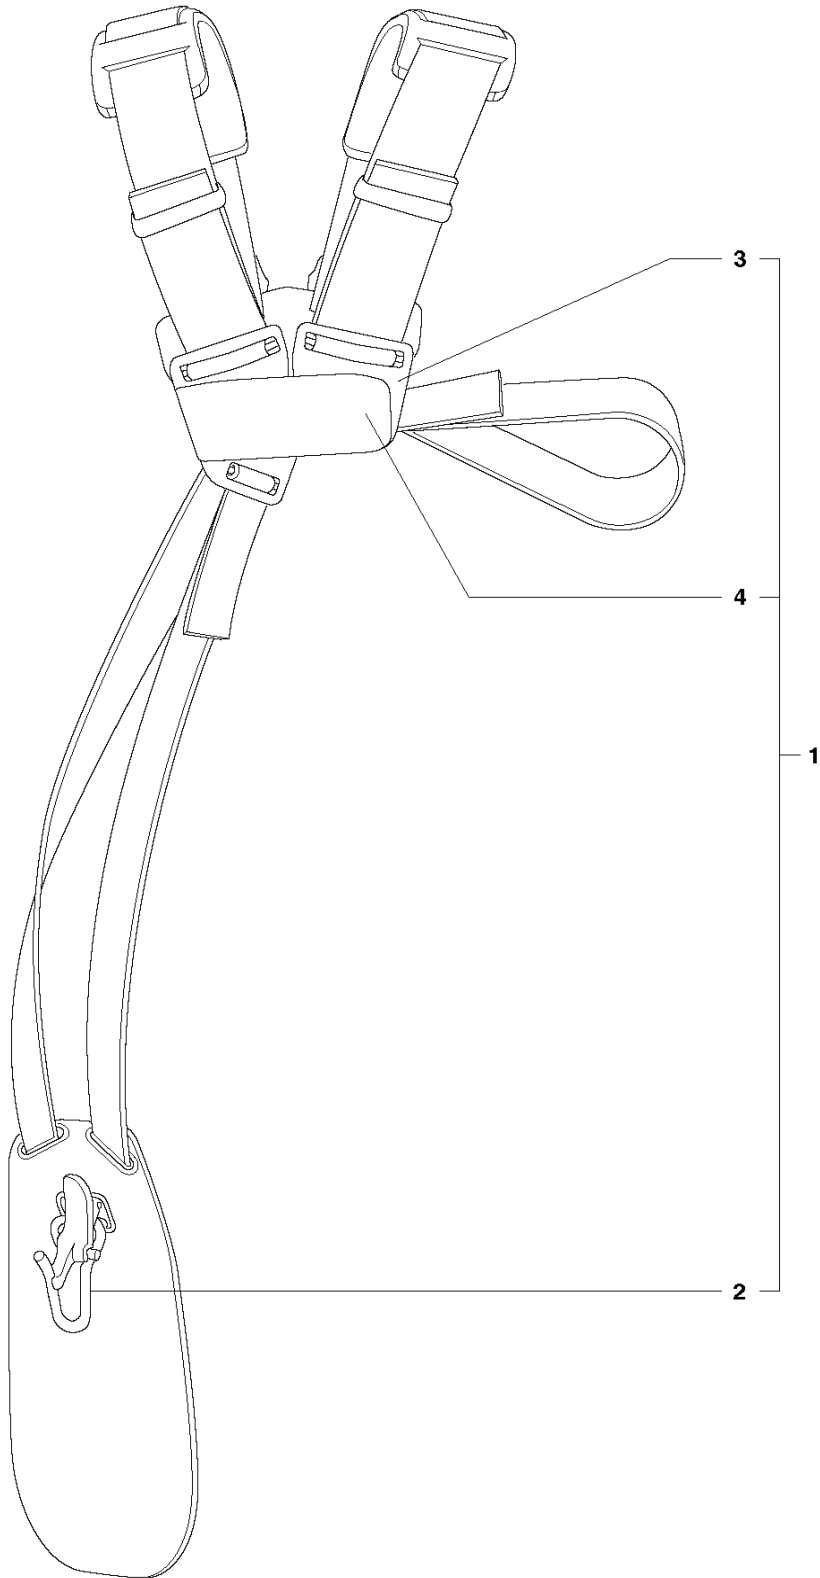

S 543RS 20192200001-Current
HARNESS

BRUSHCUTTERS/CLEARING SAWS

PXM_REF	PXM_PARTNO	DESCRIPTION	PXM_REMARK	QTY.
1	537216301	ARNÉS		1
2	502022802	CANCHO PARA COLGAR		1 1
3	503734001	FRONT PIECE		1 1
4	503734102	HEBILLA		1 1