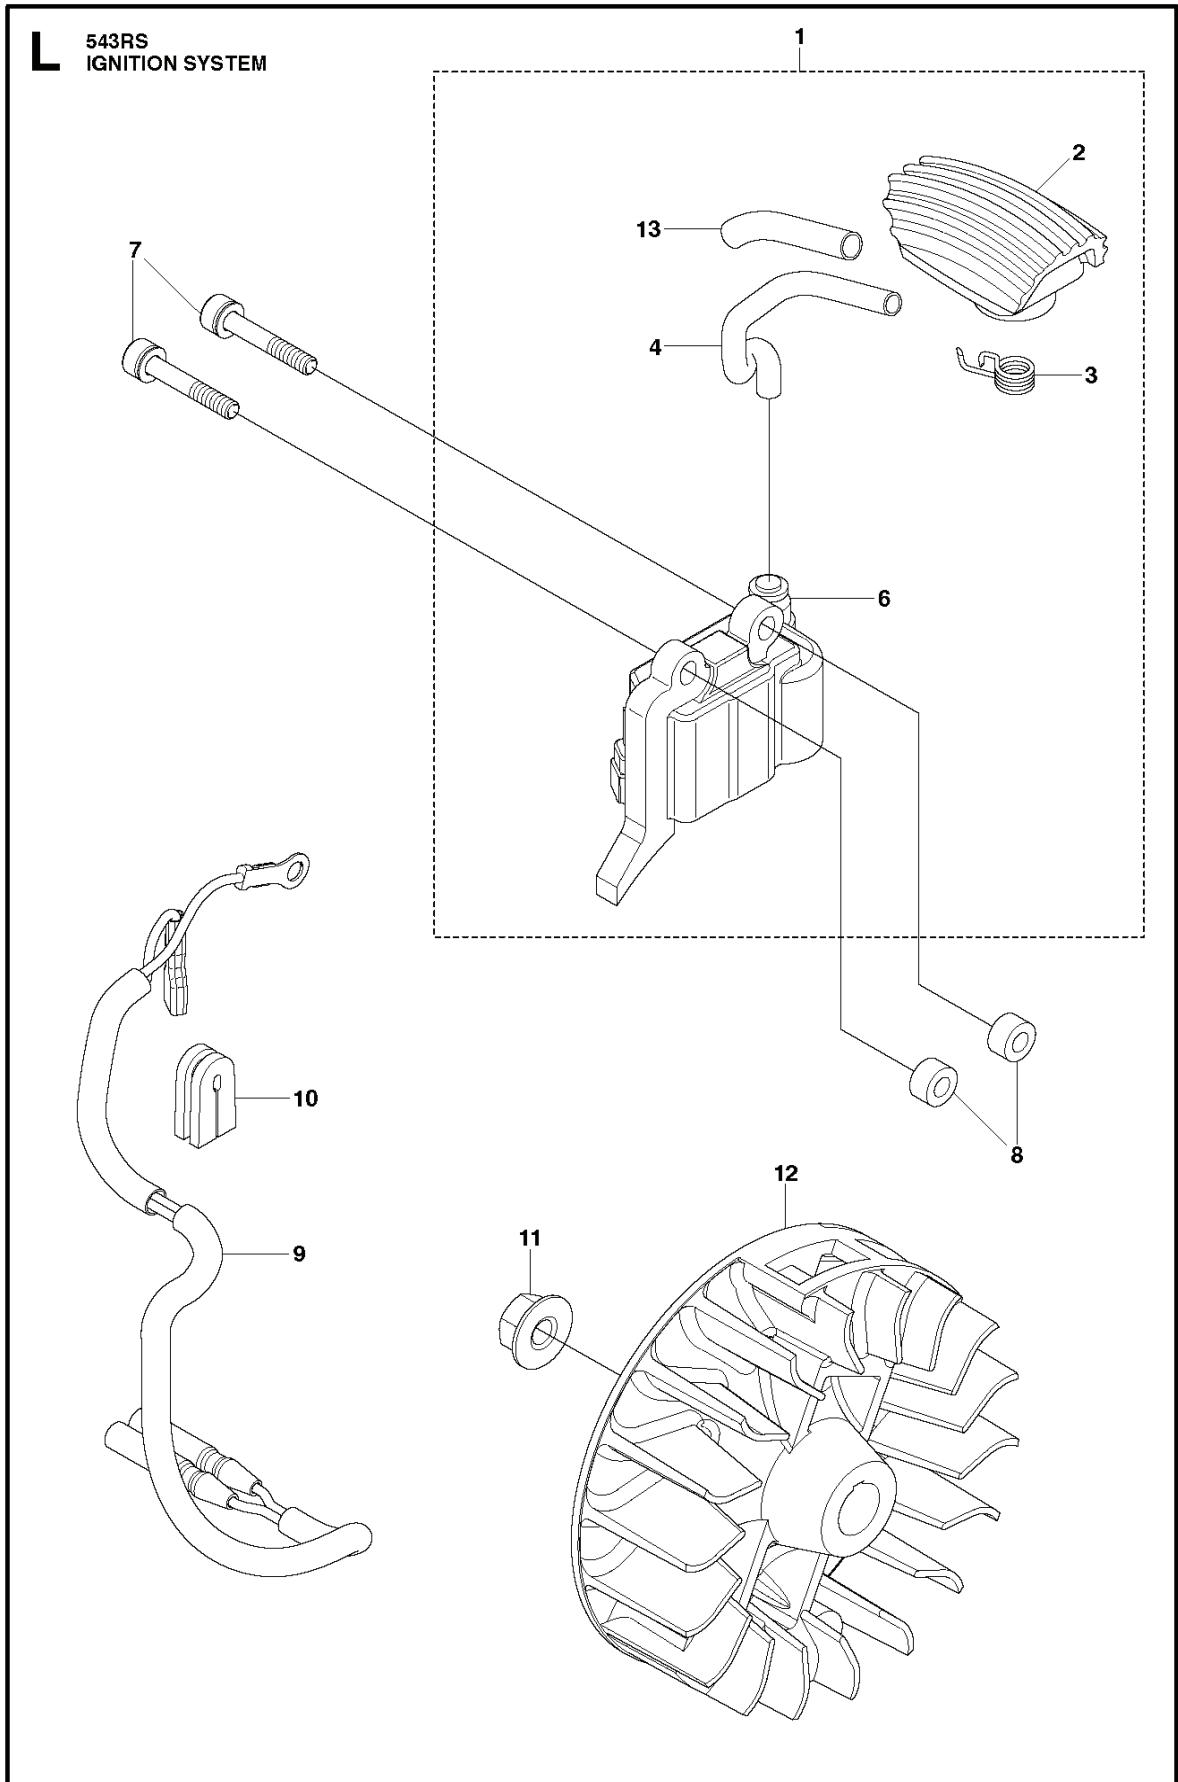

BRUSHCUTTERS/CLEARING SAWS

PXM_REF	PXM_PARTNO	DESCRIPTION	PXM_REMARK	QTY.
1	577133903	MÓDULO DE ENCENDIDO ENSAMBLADO	243R, 543RS	1
2	521610001	TAPACUBOS		1 1
3	506655201	MUELLE		1 1
4	585094701	CABLE DE ENCENDIDO	243R, 543RS	1
6	505042801	TAPACUBOS		1 1
7	521515801	PERNO		2
8	588171401	ARANDELA SEPARADORA		2
9	577574901	CORDÓN	243R, 543RS	1
10	506615901	OJAL PARA CABLE		1
11	504118001	TUERCA		1
12	583918901	VOLANTE	243R, 543RS	1
13	579453601	TUBO	243R, 543RS	1