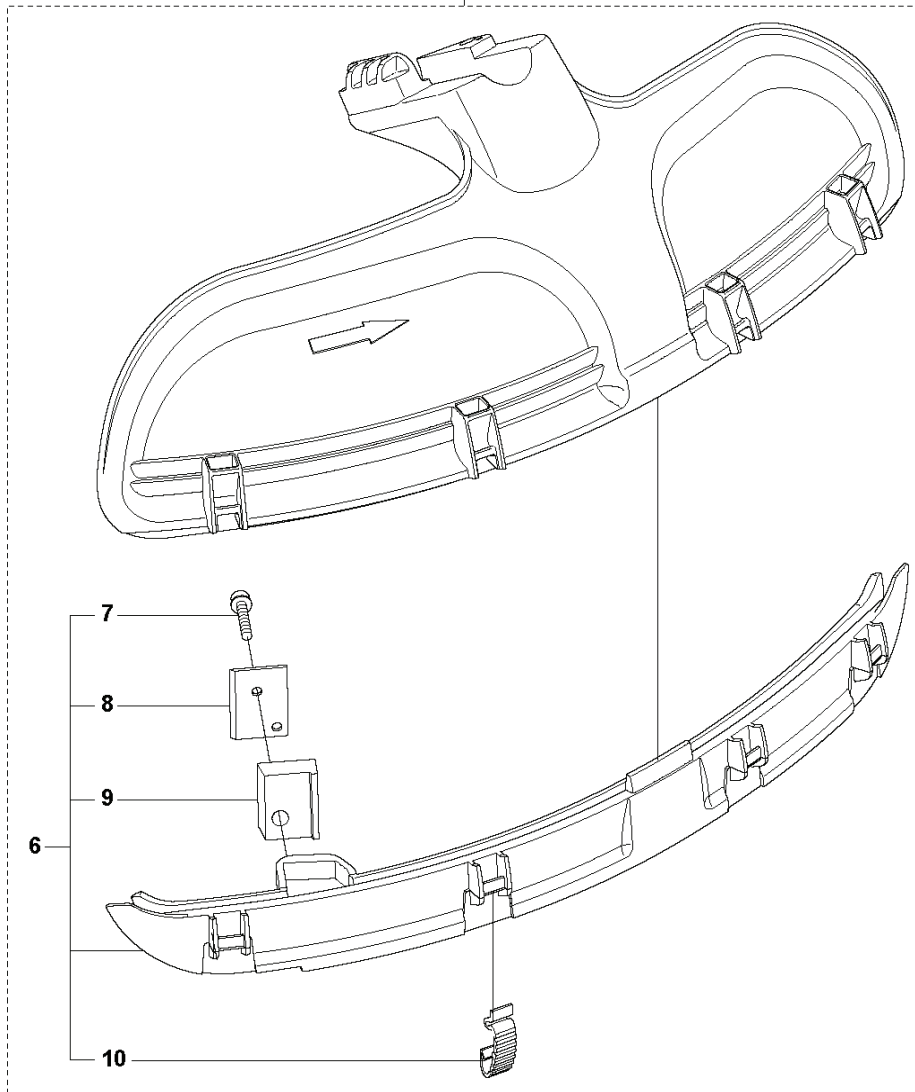

R2 543RS 2019220001-Current
ACCESSORIES

5