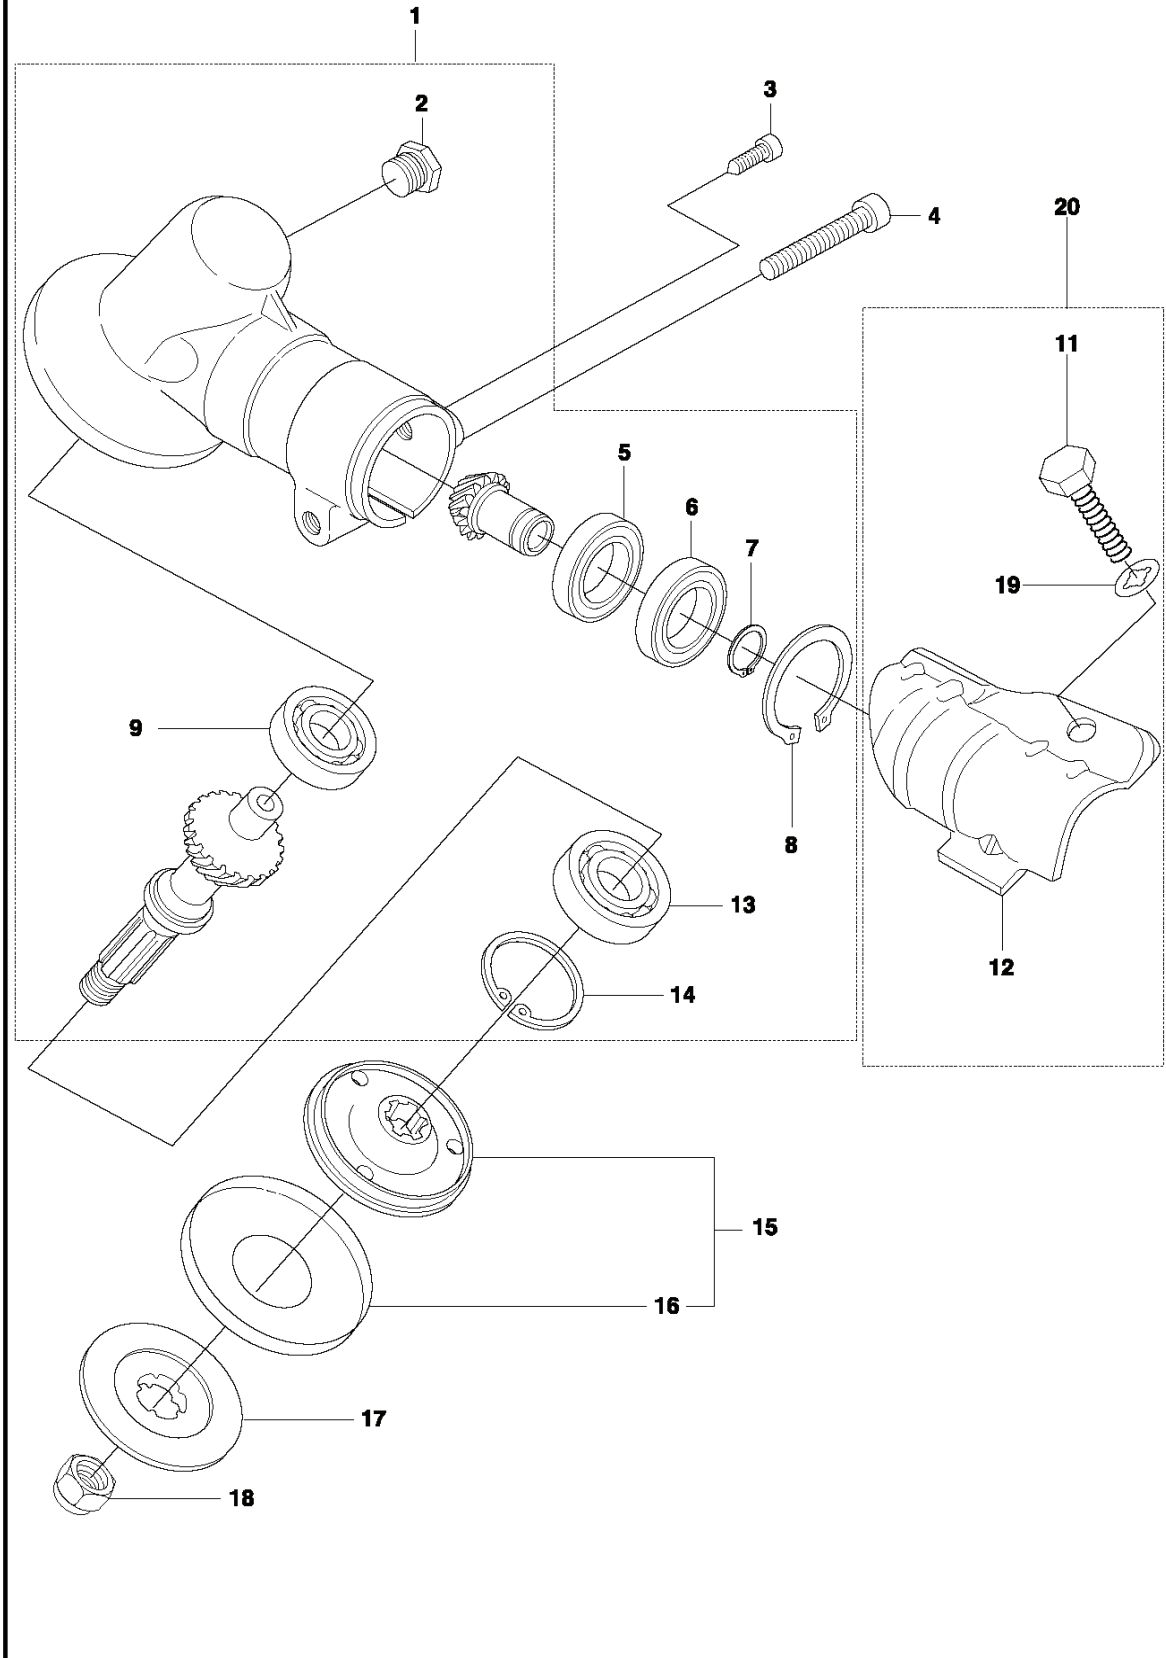

A 233RJ, 233R, 533RS
BEVEL GEAR

BRUSHCUTTERS/CLEARING SAWS

PXM_REF	PXM_PARTNO	DESCRIPTION	PXM_REMARK	QTY.	
1	537333202	ENGRANAJE ANGULAR		1	1
2	503201502	SCREW IHHM		1	1
3	506745601	PERNO	Screw M5x12	1	
4	512845901	PERNO	Screw M5x25	1	
5	738219900	RODAMIENTO DE BOLAS		1	1
6	738219902	RODAMIENTO DE BOLAS		1	1
7	735311100	RESORTE CIRCULAR		1	1
8	735312510	RESORTE CIRCULAR		1	1
9	738219800	RODAMIENTO DE BOLAS		1	1
11	537189501	TORNILLO	Screw M6x20	1	20
12	503935501	CLAMPGUARD		1	20
13	738210104	RODAMIENTO DE BOLAS		1	1
14	735312810	RESORTE CIRCULAR		1	1
15	537234901	ARRASTRADOR COMPLETO		1	
16	537292601	CAZOLETA		1	15
17	537285601	BRIDA DE APOYO		1	
18	503856301	TUERCA		1	
19	575677301	ARANDELA DE SEGURIDAD		1	20
20	575778701	SOPORTE		1