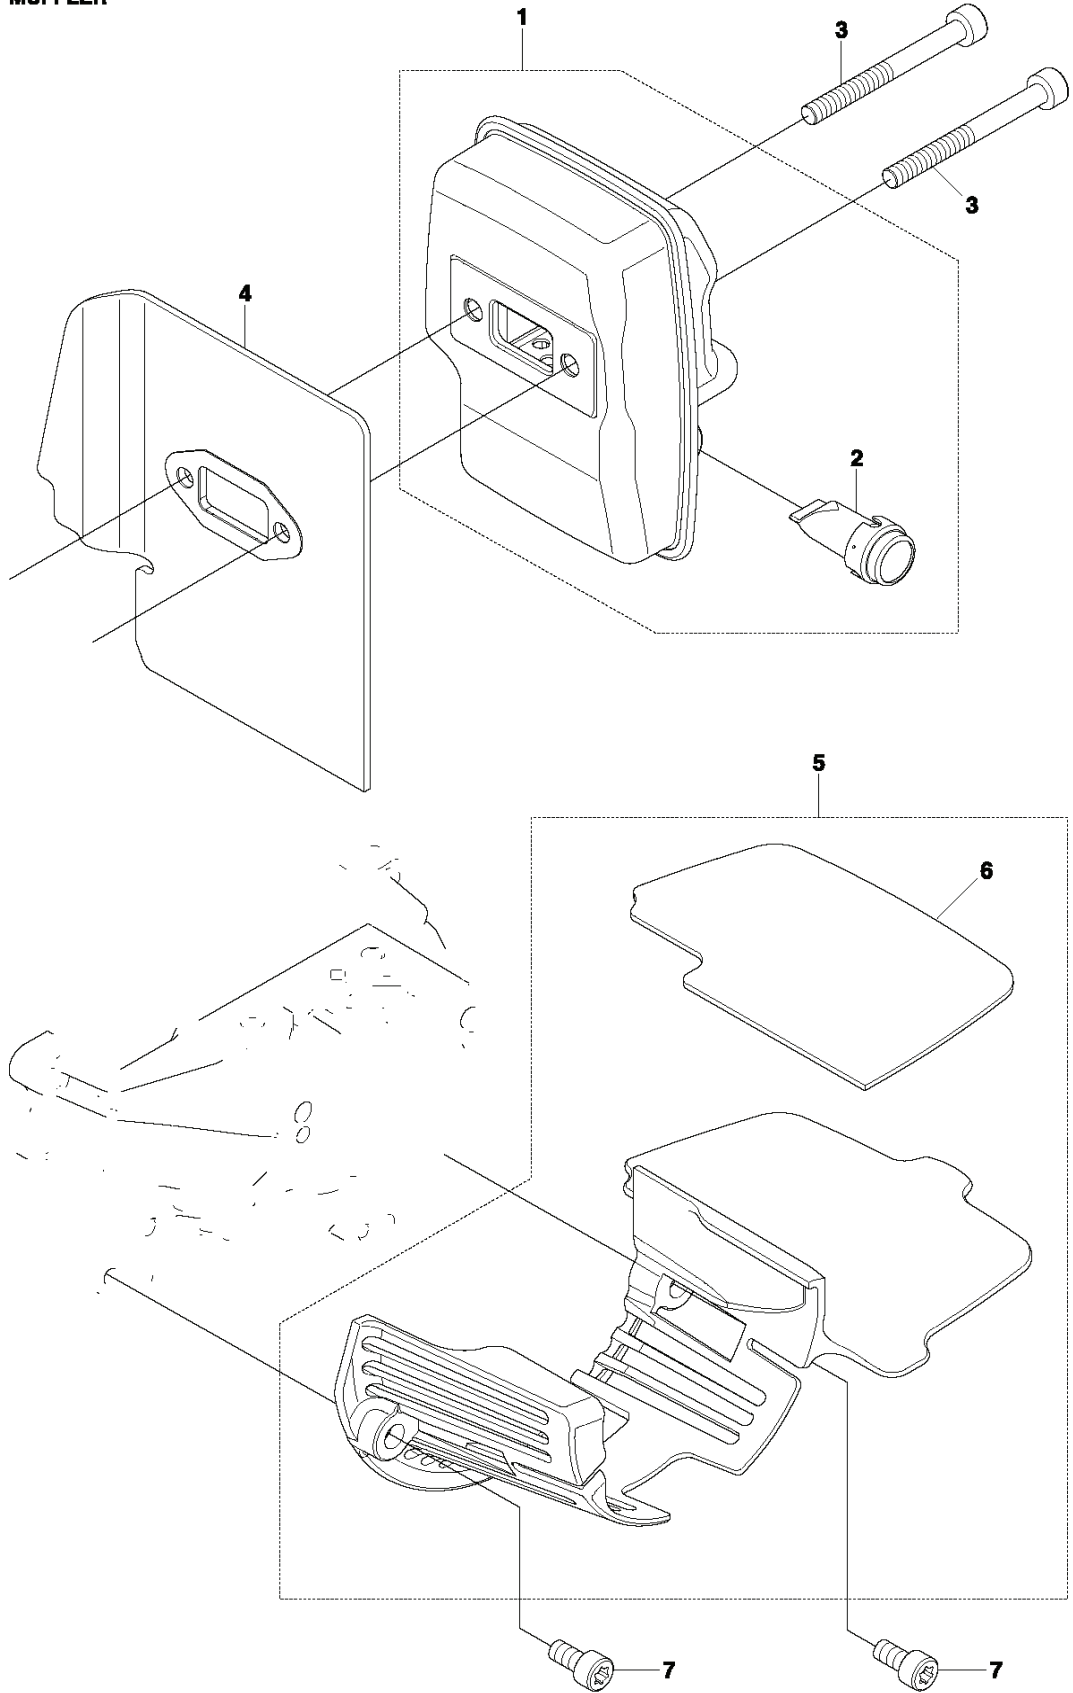

H 233RJ, 233R, 533RS
MUFFLER

BRUSHCUTTERS/CLEARING SAWS

PXM_REF	PXM_PARTNO	DESCRIPTION	PXM_REMARK	QTY.
1	575584201	SILENCIADOR	233RJ AUS	1
1	511386801	SILENCIADOR	233RJ, 233R, 533RS	1
2	506615601	ARRESTER	233RJ AUS	1 1
3	504116501	TORNILLO		2
4	528070301	JUNTA		1
5	521615201	PLACA		1
6	521615401	LÁMINA		2 5
7	504119601	TORNILLO		2