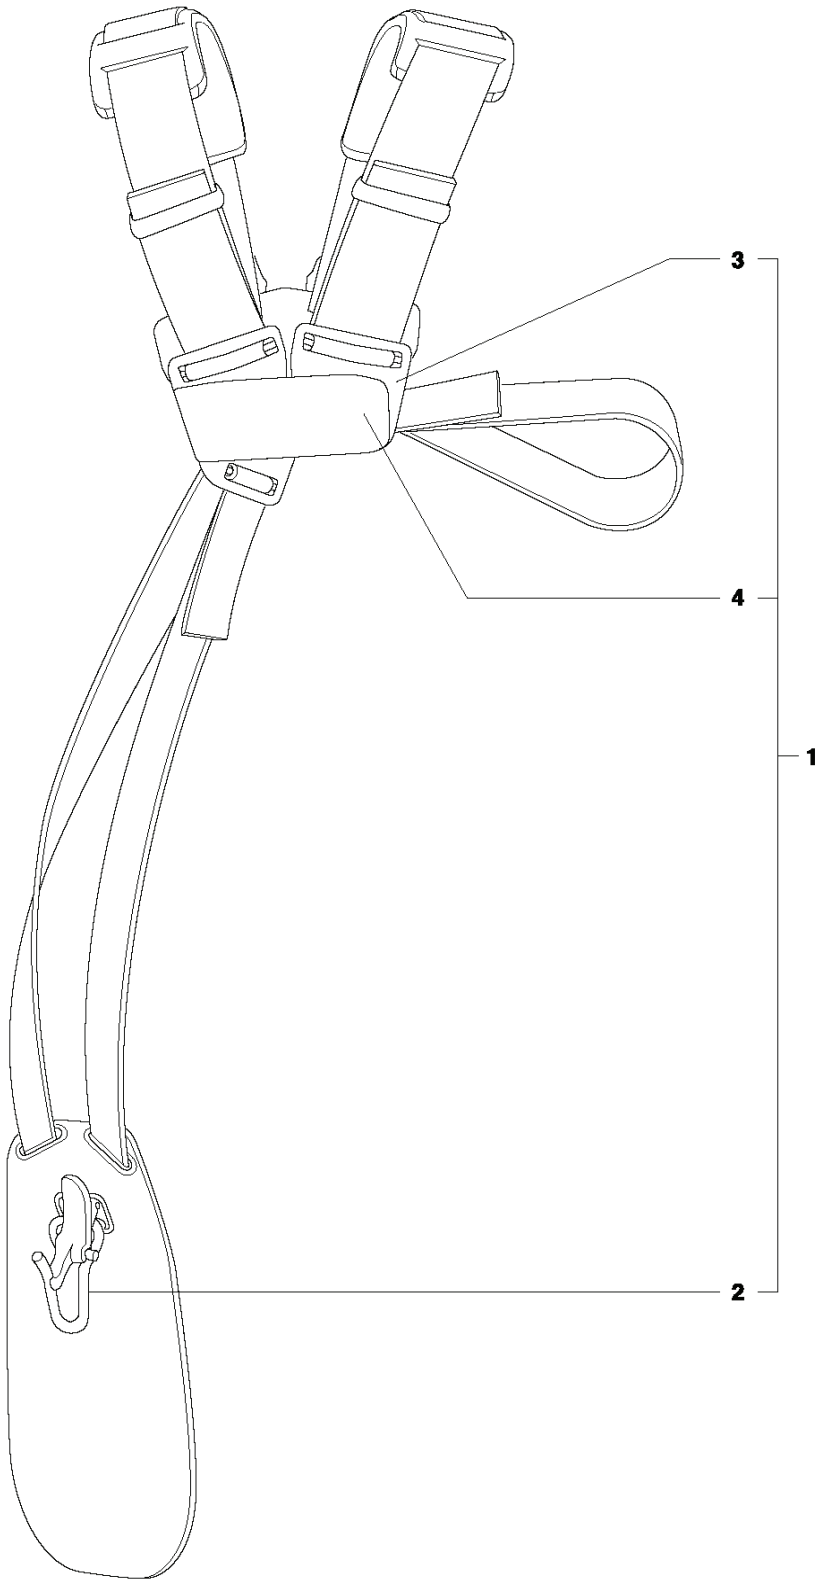

S 233R, 533RS
HARNESS

BRUSHCUTTERS/CLEARING SAWS

PXM_REF	PXM_PARTNO	DESCRIPTION	PXM_REMARK	QTY.
1	537216301	ARNÉS		1
2	502022802	CANCHO PARA COLGAR		1 1
3	503734001	FRONT PIECE		1 1
4	503734102	HEBILLA		1 1