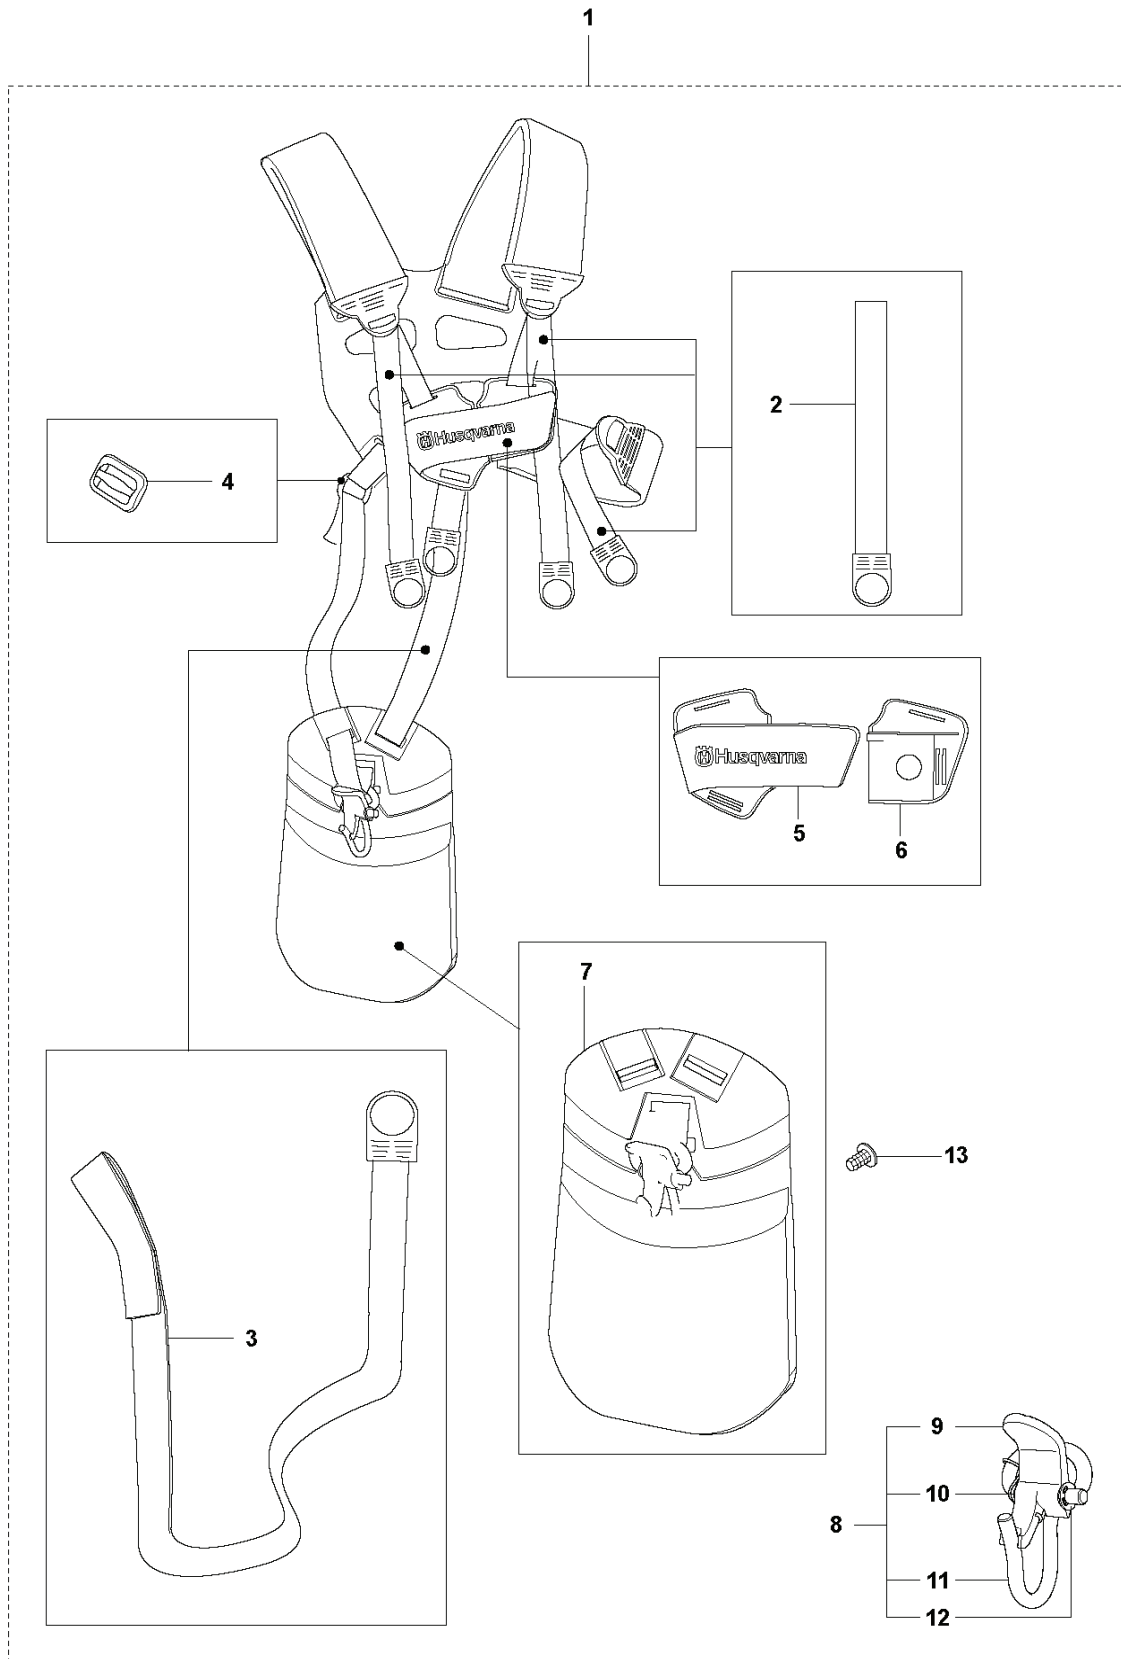

S Duo Balance
HARNES

BRUSHCUTTERS/CLEARING SAWS

PXM_REF	PXM_PARTNO	DESCRIPTION	PXM_REMARK	QTY.
1	537275701	ARNÉS		1
1	537275703	ARNÉS	US	1 1
2	503996101	CINTA		3 1
3	503996103	CINTA		1 1
4	537113501	RETENEDOR		1 1
5	537288401	HEBILLA		1 1
6	537288301	HEBILLA		1 1
7	537275901	ALMOHADILLA DE CADERA		1 1
8	502022801	GANCHO		1 1
9	502023002	CIERRE		1 1.8
10	586341001	MUELLE		1 1.8
11	502022902	GANCHO		1 1.8
12	735310920	ARANDELA PRISIONERO		1 1.8
13	537175401	ALMOHADILLA DE CADERA		3 1